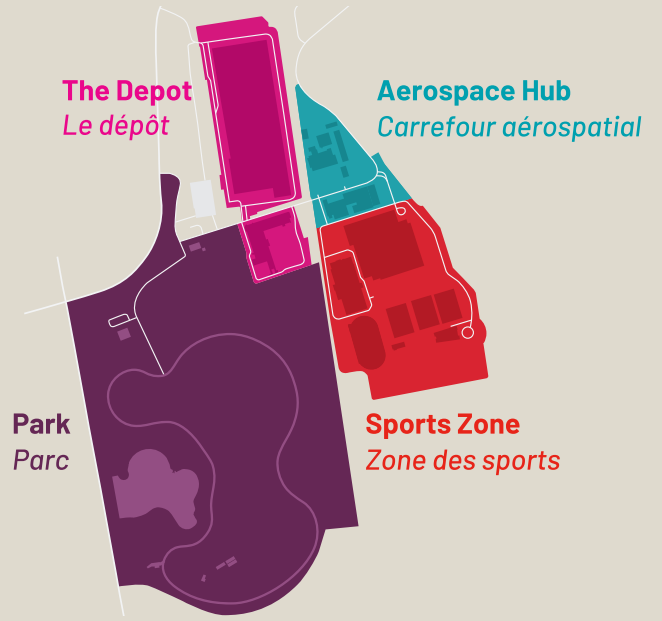

Regions at the Park

Secteurs du Parc

P Park Parc

- Discovery Centre
Centre de découverte
- Dogsview Park
Caniparc
- The Hub
Le carrefour
- Festival Terrace
Terrasse des festivals
- Lake
Lac
- Lake Lookout
Belvédère du lac
- Mini Mound
Mini-colline
- The Mound
La colline
- North Farm/Greenhouses
Ferme du nord/serres
Sundance Harvest
Toronto Black Farmers and Growers Collective
- Orchard Pavilion
Pavillon du verger
- PDP/CLC Offices
Bureaux du PDP/de la SIC
- Play Zone
Aire de jeu
- Urban Farm
Ferme urbaine
Fresh City Farms
- Trails
Sentiers
- Boake's Grove
Boisé Boake
- Circuit Path
Sentier du circuit
- Sesquicentennial Trail
Sentier sesquicentennial
- Tallgrass Prairie
Prairie à herbes hautes

S Sports Zone Zone des sports

- S007 Blyth Academy
- S016 Centennial College Landing
Gear Innovation Lab
- S001 The Hangar Sport & Events Centre
- S077 The Hangar Dome
- The Hangar Outdoor Field
- The Hangar Outdoor Field & Track
- S017 HoopDome
- S009 K1 Speed - Indoor Go Karting
- S015 The Monkey Vault
- S015 Paragenix Systems
- Scotiabank Pond
- S017 Security Office
Bureau de la sécurité
- S085 Toronto FC
- S008 Toronto School of Circus Arts
- S014 True North Climbing
- S015 Urban Squash
- S003 Volleyball Canada

A Aerospace Hub Carrefour aérospatial

- C Centennial College
- R Ryerson University

- Entrance
Entrée
- Pedestrian Entrance
Entrée des piétons
- Bus Stop
Arrêt de bus
- Downsview Park GO/TTC Station
Gare GO/TTC de Downsview Park
- Washroom
Toilettes
- Parking Lots P1, P2
Parc de stationnement
- Parking Lots D1-D6
Parc de stationnement
- Parking Lots S1-S6
Parc de stationnement
- Parking Lot A1
Parc de stationnement
- Accessible Parking
Stationnement accessible