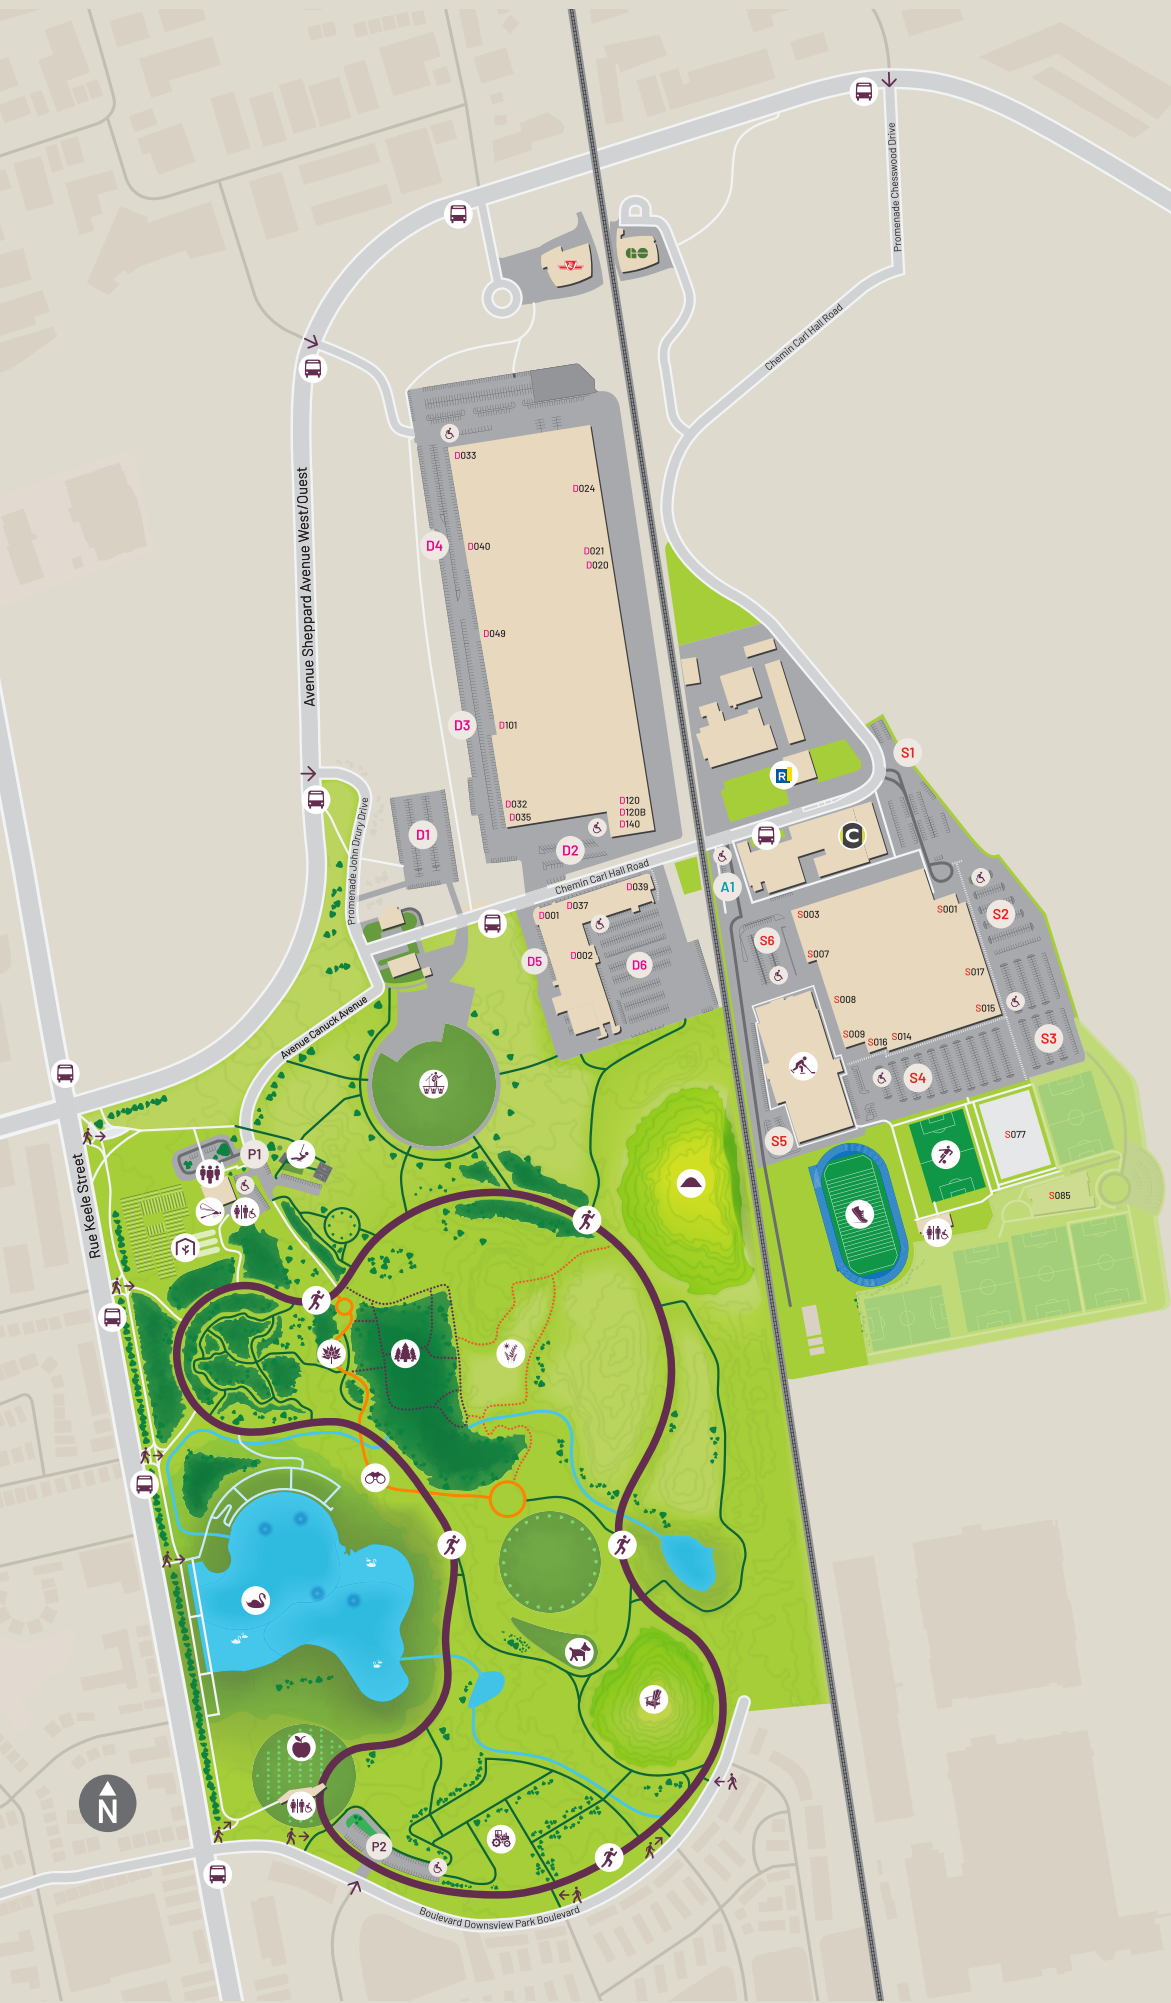

Regions at the Park

Secteurs du Parc

P Park Parc

- Discovery Centre
Centre de découverte
- Dogsview Park
Caniparc
- The Hub
Le carrefour
- Festival Terrace
Terrasse des festivals
- Lake
Lac
- Lake Lookout
Belvédère du lac
- Mini Mound
Mini-colline
- The Mound
La colline
- North Farm/Greenhouses
Ferme du nord/serres
Sundance Harvest
Toronto Black Farmers and Growers Collective
- Orchard Pavilion
Pavillon du verger
- PDP/CLC Offices
Bureaux du PDP/de la SIC
- Play Zone
Aire de jeu
- Urban Farm
Ferme urbaine
Fresh City Farms
- Trails
Sentiers
- Boake's Grove
Boisé Boake
- Circuit Path
Sentier du circuit
- Sesquicentennial Trail
Sentier sesquicentennial
- Tallgrass Prairie
Prairie à herbes hautes

D The Depot Le dépôt

- North Nord**
- D120B Bond Paving & Construction
- D033 Downsview Park Merchants Market
- D021 Downsview Park Arts Alliance
- D101 Film Studios
Studios de cinéma
- D035 FIT Community Services
- D040 GCsurplus
- D032 Merchants Canada
- D120 Property Management Office
Bureau de gestion immobilière
- D049 Rhema Christian Ministries
- D024 TTC Warehouse
- D140 Varsity Tents
- South Sud**
- D039 Arpi Nursery School
- D037 DriveTest
- D001 Toronto Community Housing
- D002 The Warehouse Event Venue

A Aerospace Hub Carrefour aérospatial

- C Centennial College
- R Ryerson University

- Entrance
Entrée
- Pedestrian Entrance
Entrée des piétons
- Bus Stop
Arrêt de bus
- Downsview Park GO/TTC Station
Gare GO/TTC de Downsview Park
- Washroom
Toilettes
- Parking Lots P1, P2
Parc de stationnement
- Parking Lots D1-D6
Parc de stationnement
- Parking Lots S1-S6
Parc de stationnement
- Parking Lot A1
Parc de stationnement
- Accessible Parking
Stationnement accessible